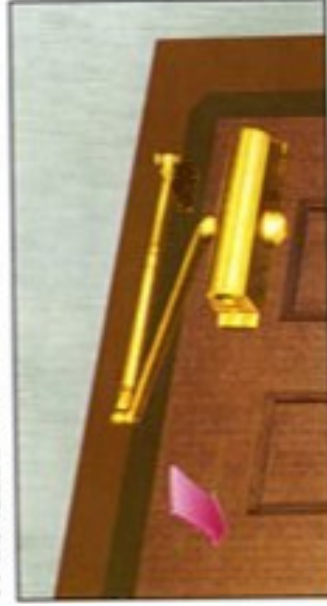

• **king** Door Closer Installation and Brackets

STANDARD INSTALLATION

TOP JAMB INSTALLATION

PARALLEL INSTALLATION

CORNER BRACKET INSTALLATION

STANDARD BRACKET

P TYPE BRACKET

ANGLE BRACKET

PL TYPE BRACKET

PS TYPE BRACKET

PV TYPE BRACKET